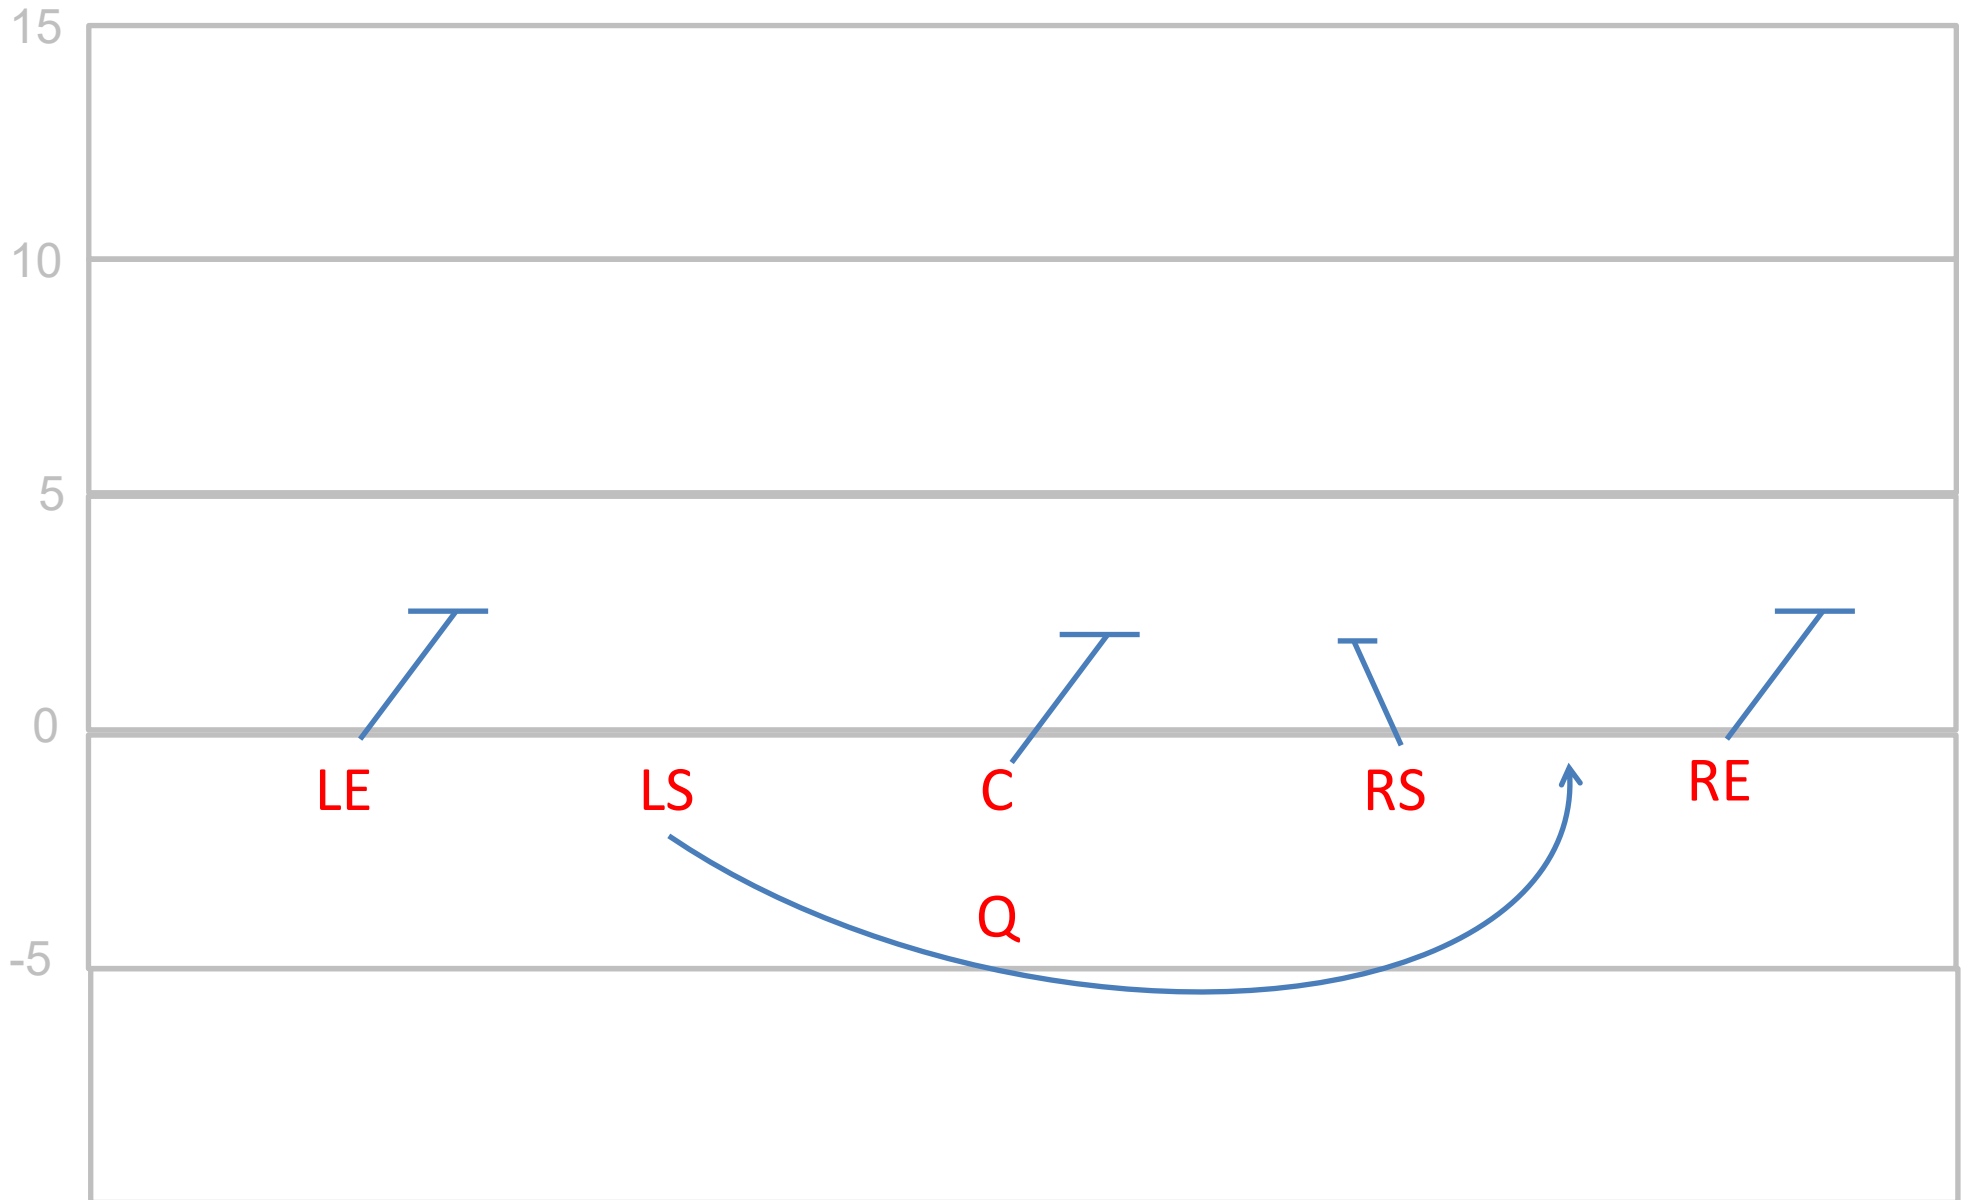

Fairport Flag Football

Offensive Playbook

2022

Formation

LE=Left End, LS=Left Slot, C=Center, Q=Quarterback, RS=Right Slot, RE=Right End

Thunder

LE=Left End, LS=Left Slot, C=Center, Q=Quarterback, RS=Right Slot, RE=Right End

Left & Right Lightning

LE=Left End, LS=Left Slot, C=Center, Q=Quarterback, RS=Right Slot, RE=Right End

River

LE=Left End, LS=Left Slot, C=Center, Q=Quarterback, RS=Right Slot, RE=Right End

Lake

LE=Left End, LS=Left Slot, C=Center, Q=Quarterback, RS=Right Slot, RE=Right End

Smash

LE=Left End, LS=Left Slot, C=Center, Q=Quarterback, RS=Right Slot, RE=Right End

Jet Right

LE=Left End, LS=Left Slot, C=Center, Q=Quarterback, RS=Right Slot, RE=Right End

Jet Left

LE=Left End, LS=Left Slot, C=Center, Q=Quarterback, RS=Right Slot, RE=Right End