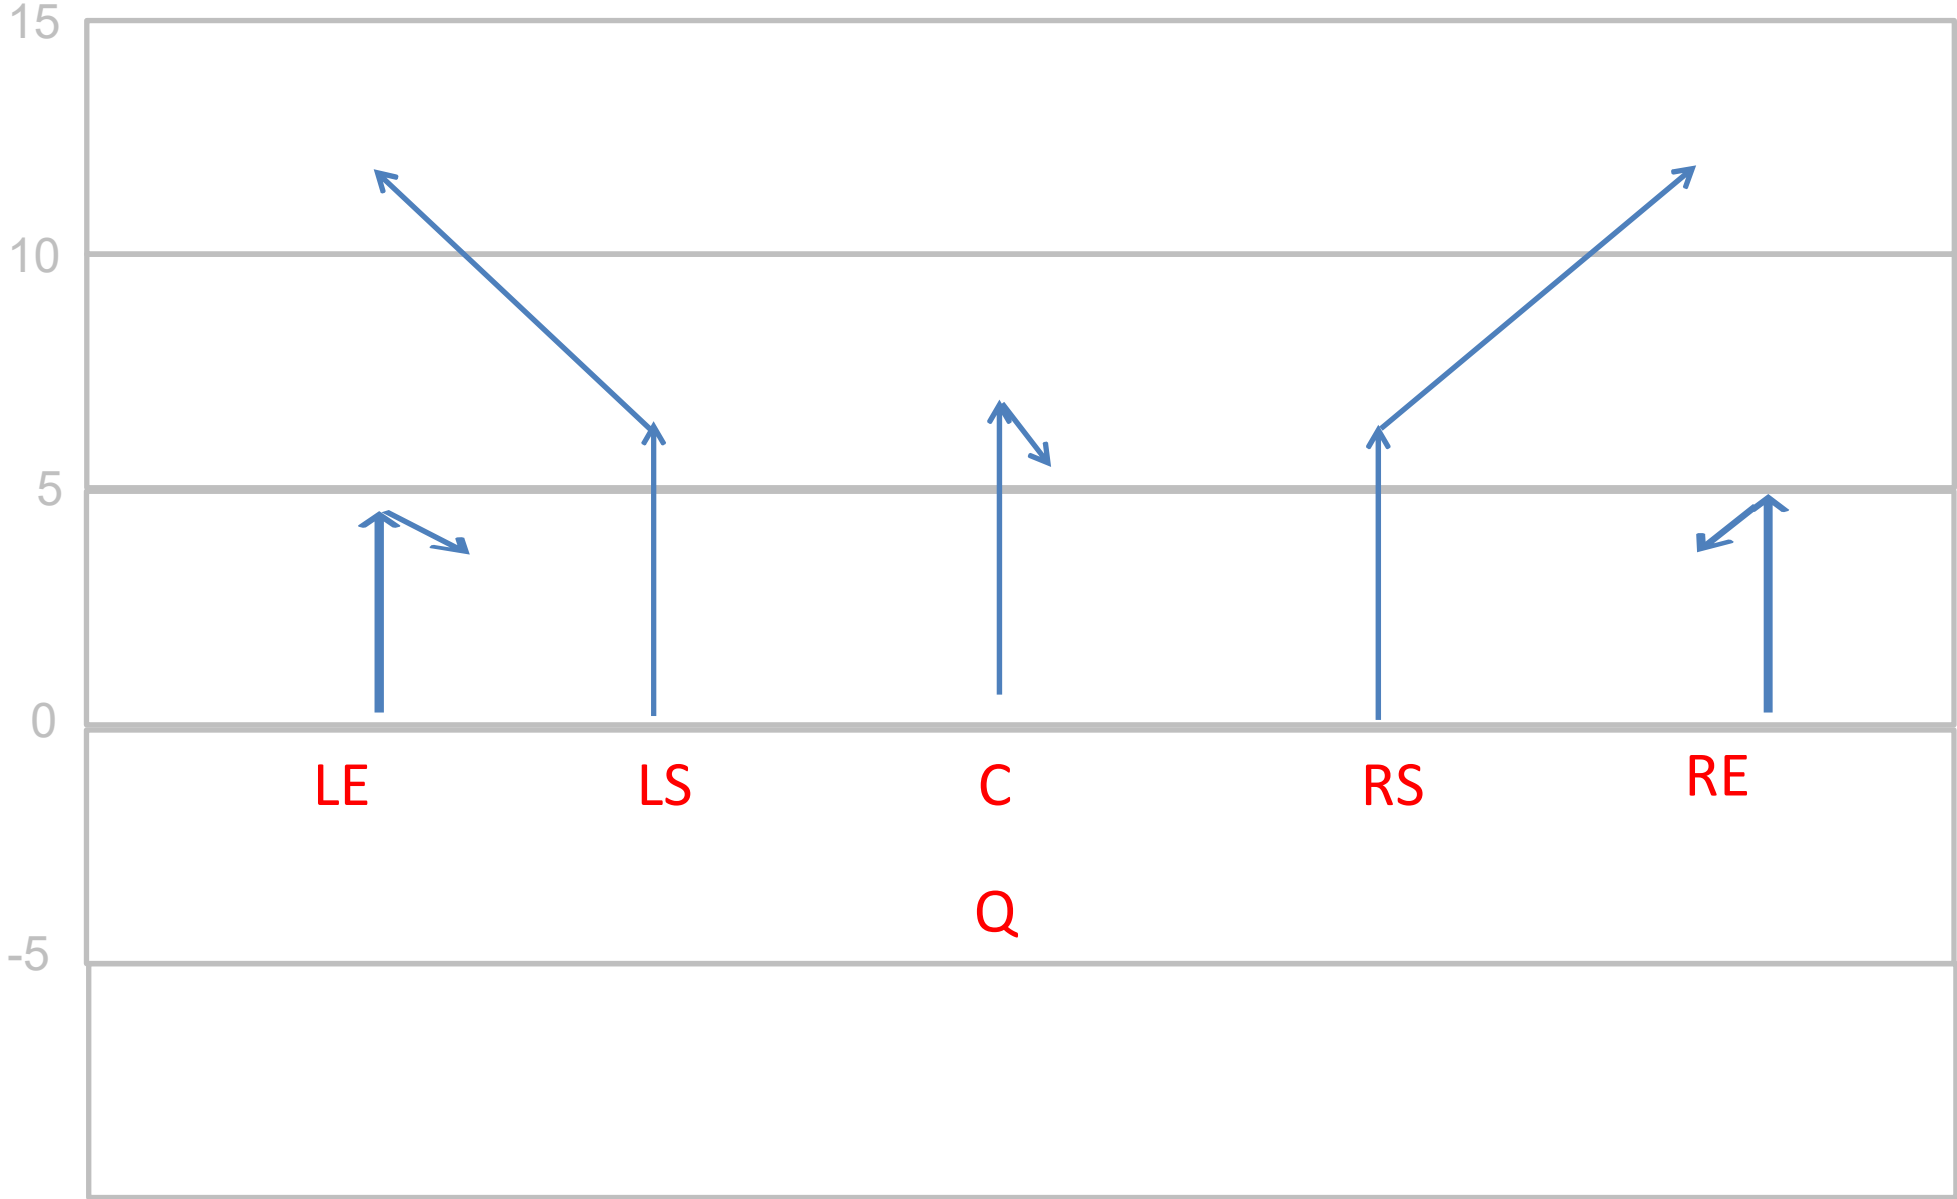

Fairport Flag Football

Offensive Playbook

2022

Formation

LE=Left End, LS=Left Slot, C=Center, Q=Quarterback, RS=Right Slot, RE=Right End

Thunder

LE=Left End, LS=Left Slot, C=Center, Q=Quarterback, RS=Right Slot, RE=Right End

Left & Right Lightning

LE=Left End, LS=Left Slot, C=Center, Q=Quarterback, RS=Right Slot, RE=Right End

River

LE=Left End, LS=Left Slot, C=Center, Q=Quarterback, RS=Right Slot, RE=Right End

Lake

LE=Left End, LS=Left Slot, C=Center, Q=Quarterback, RS=Right Slot, RE=Right End

Smash

LE=Left End, LS=Left Slot, C=Center, Q=Quarterback, RS=Right Slot, RE=Right End

Jet Right

LE=Left End, LS=Left Slot, C=Center, Q=Quarterback, RS=Right Slot, RE=Right End

Jet Left

LE=Left End, LS=Left Slot, C=Center, Q=Quarterback, RS=Right Slot, RE=Right End