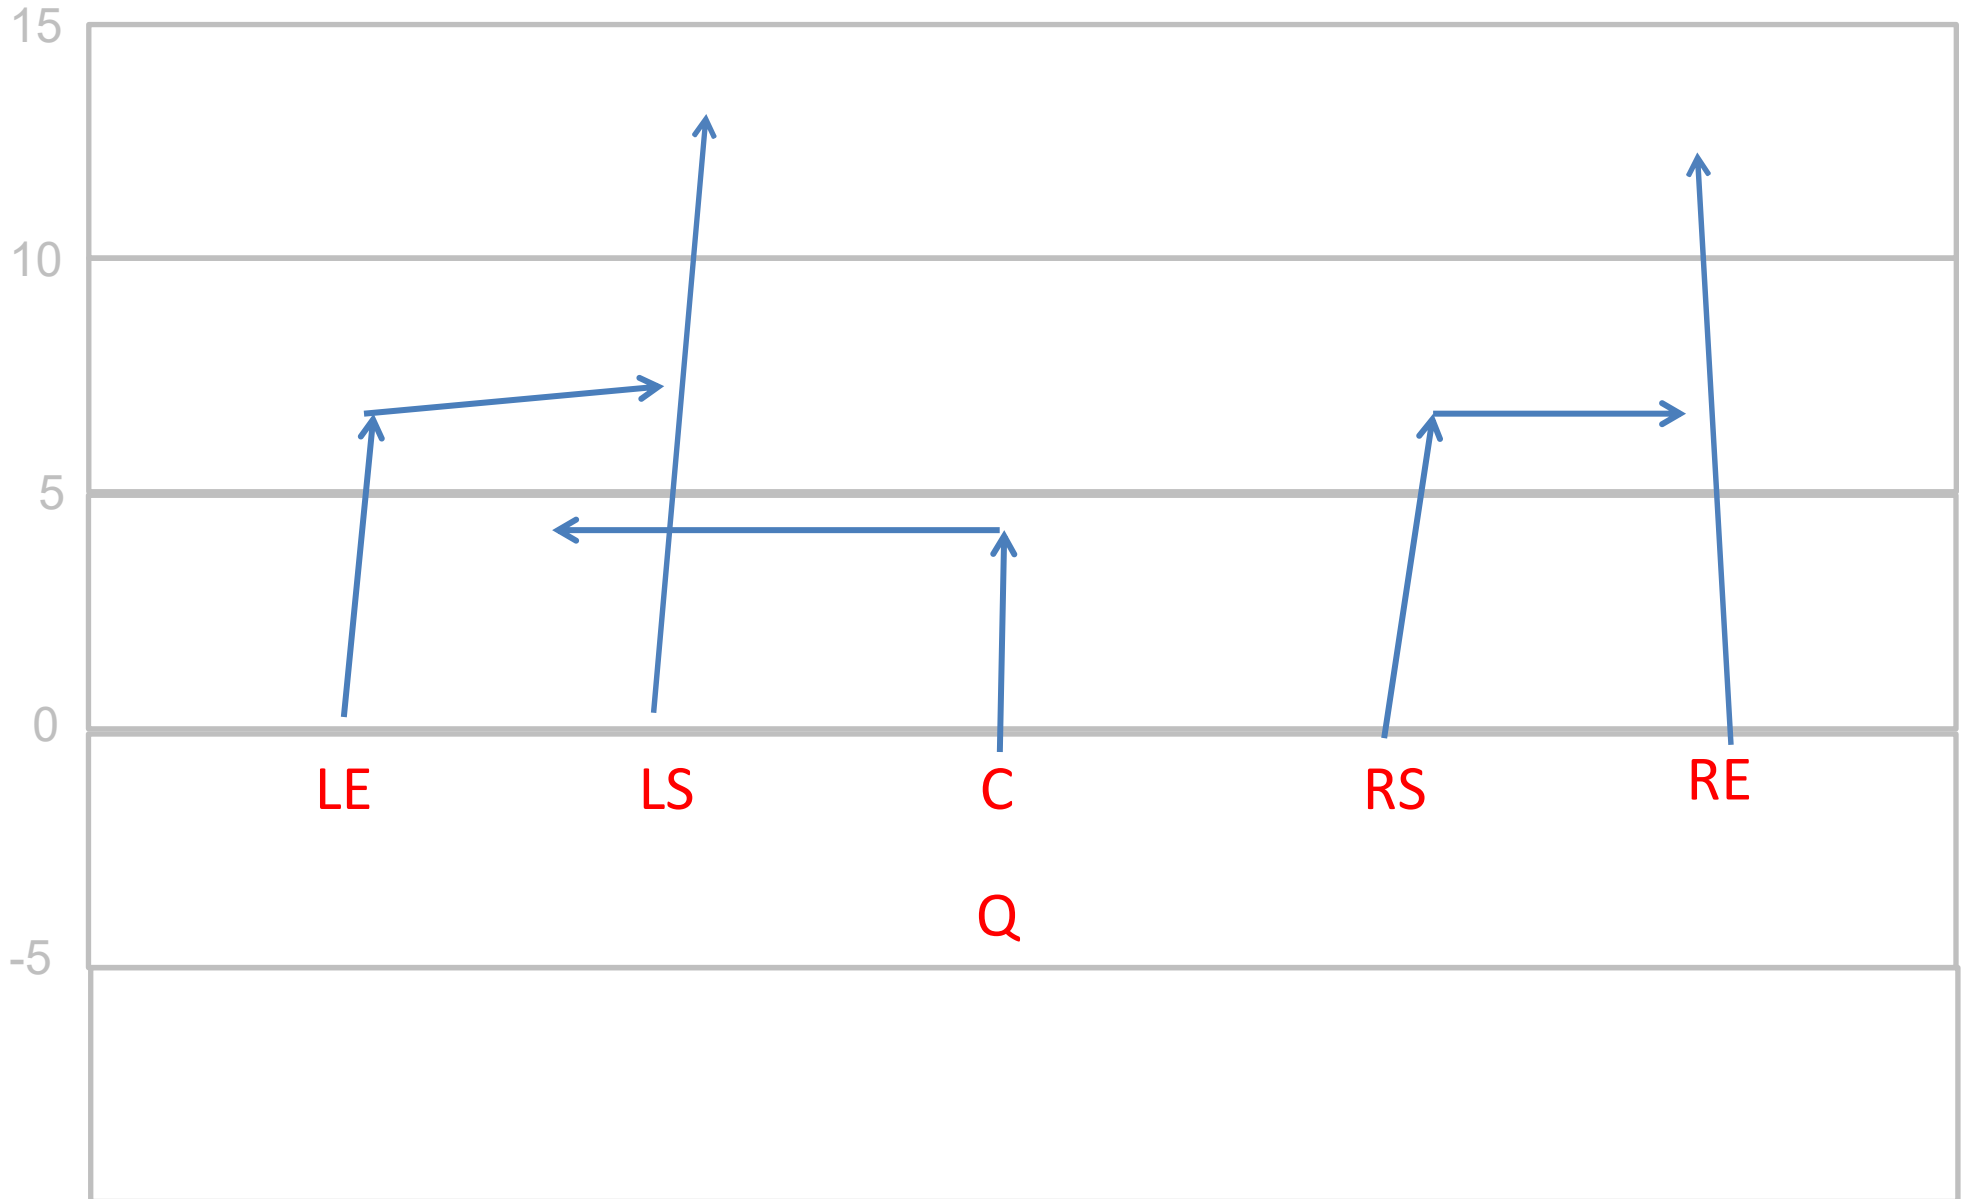

Fairport Flag Football

Offensive Playbook

2022

Formation

LE=Left End, LS=Left Slot, C=Center, Q=Quarterback, RS=Right Slot, RE=Right End

Thunder

LE=Left End, LS=Left Slot, C=Center, Q=Quarterback, RS=Right Slot, RE=Right End

Left & Right Lightning

LE=Left End, LS=Left Slot, C=Center, Q=Quarterback, RS=Right Slot, RE=Right End

River

LE=Left End, LS=Left Slot, C=Center, Q=Quarterback, RS=Right Slot, RE=Right End

Lake

LE=Left End, LS=Left Slot, C=Center, Q=Quarterback, RS=Right Slot, RE=Right End

Smash

LE=Left End, LS=Left Slot, C=Center, Q=Quarterback, RS=Right Slot, RE=Right End

Jet Right

LE=Left End, LS=Left Slot, C=Center, Q=Quarterback, RS=Right Slot, RE=Right End

Jet Left

LE=Left End, LS=Left Slot, C=Center, Q=Quarterback, RS=Right Slot, RE=Right End