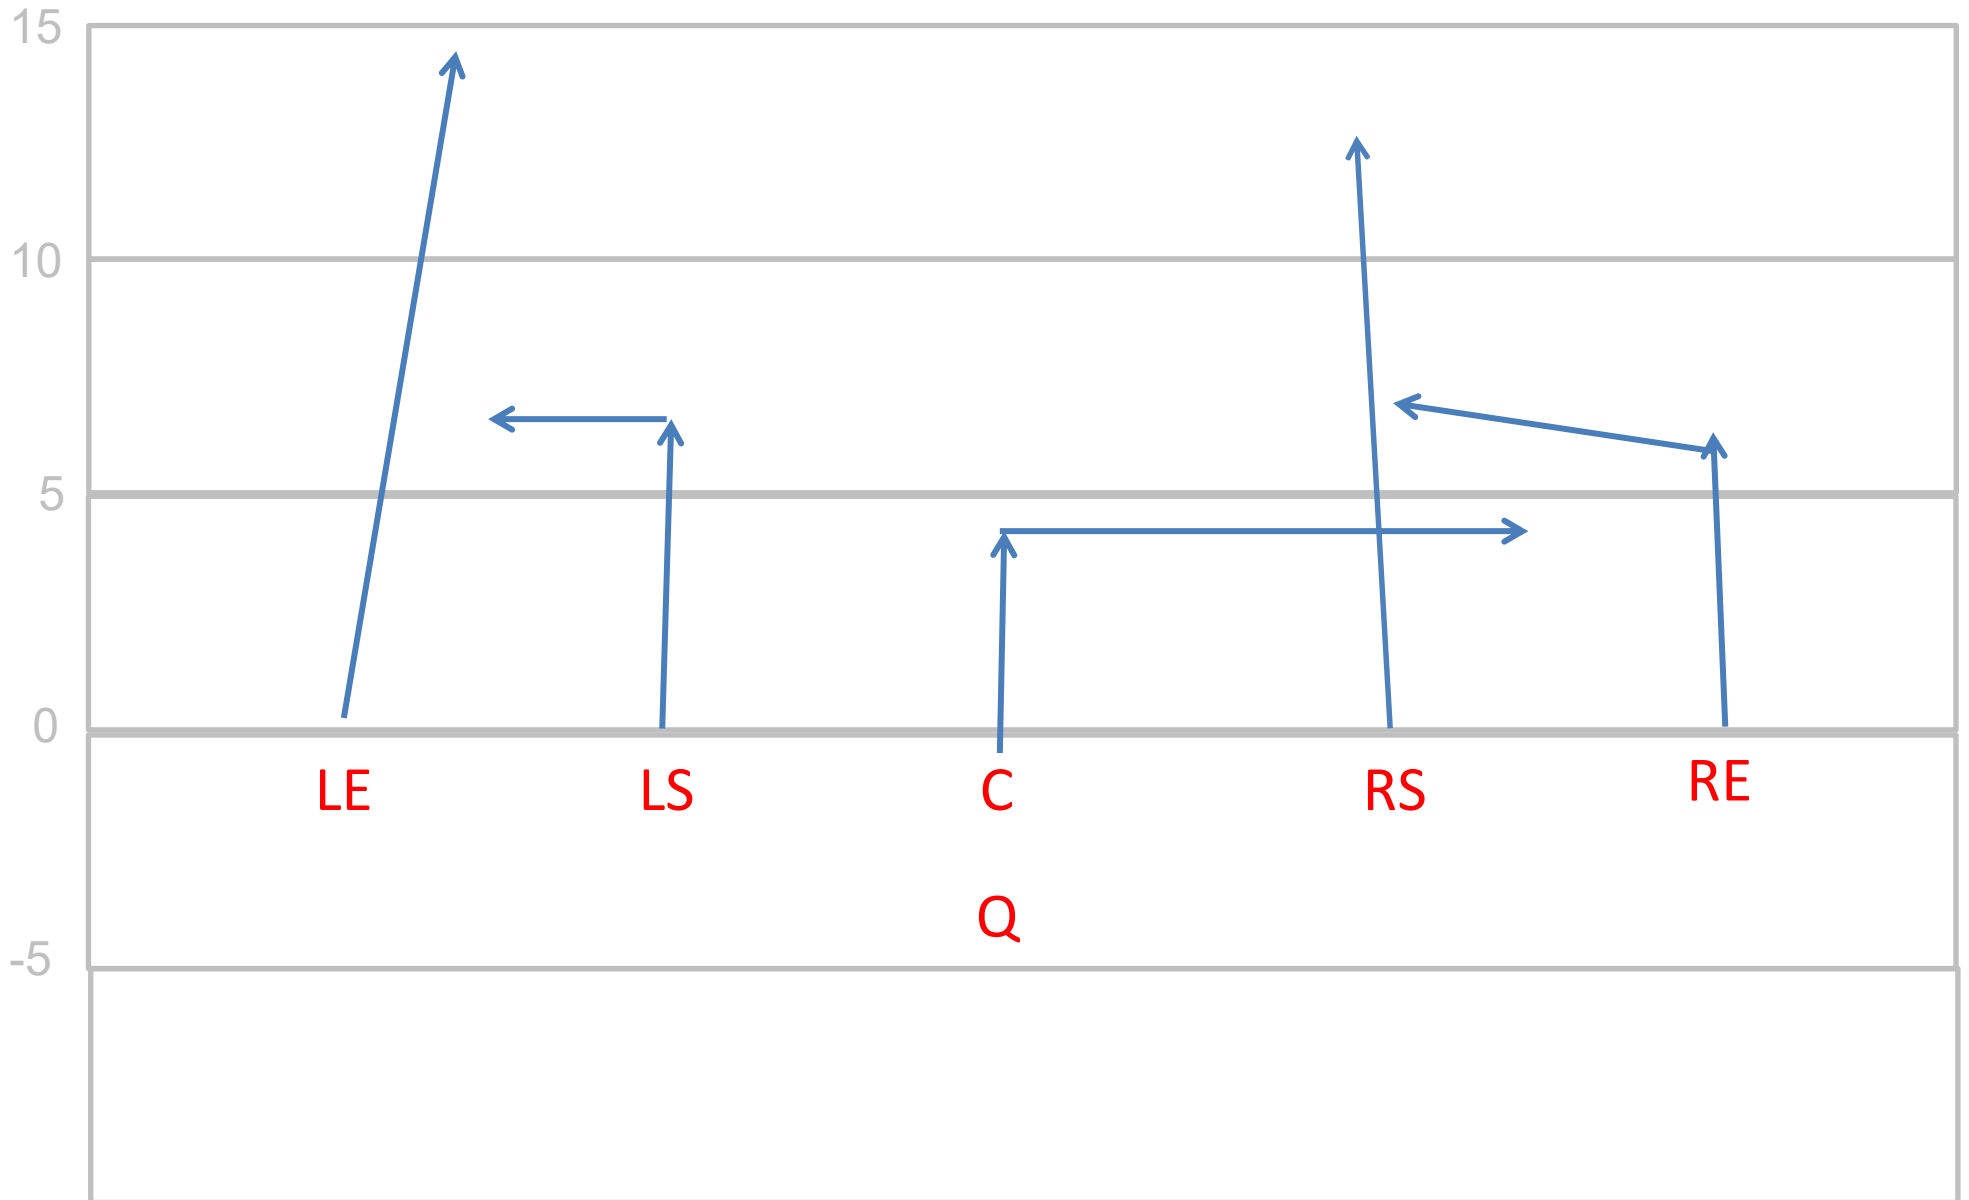

Fairport Flag Football

Offensive Playbook

2022

Formation

LE=Left End, LS=Left Slot, C=Center, Q=Quarterback, RS=Right Slot, RE=Right End

Thunder

LE=Left End, LS=Left Slot, C=Center, Q=Quarterback, RS=Right Slot, RE=Right End

Left & Right Lightning

LE=Left End, LS=Left Slot, C=Center, Q=Quarterback, RS=Right Slot, RE=Right End

River

LE=Left End, LS=Left Slot, C=Center, Q=Quarterback, RS=Right Slot, RE=Right End

Lake

LE=Left End, LS=Left Slot, C=Center, Q=Quarterback, RS=Right Slot, RE=Right End

Smash

LE=Left End, LS=Left Slot, C=Center, Q=Quarterback, RS=Right Slot, RE=Right End

Jet Right

LE=Left End, LS=Left Slot, C=Center, Q=Quarterback, RS=Right Slot, RE=Right End

Jet Left

LE=Left End, LS=Left Slot, C=Center, Q=Quarterback, RS=Right Slot, RE=Right End