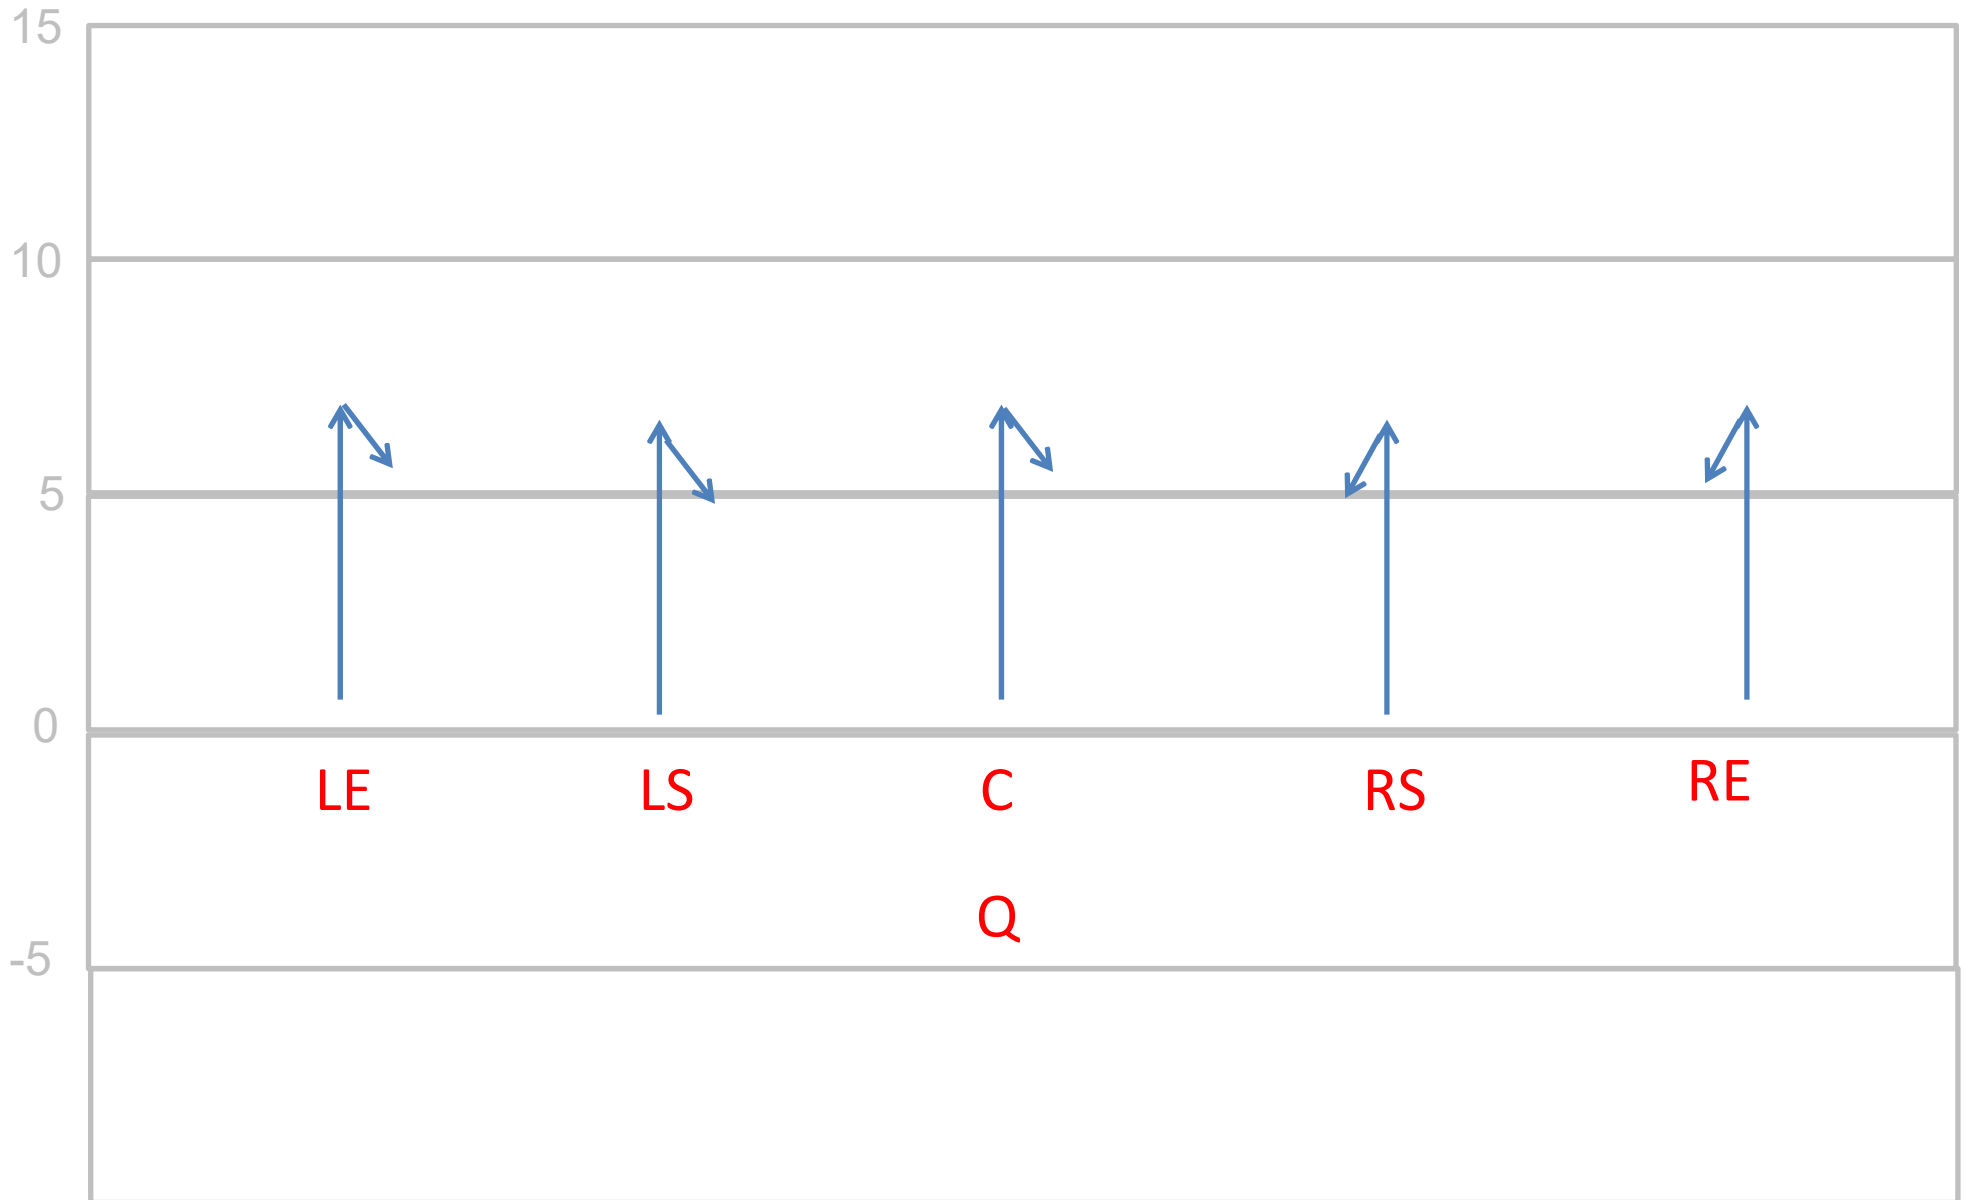

Fairport Flag Football

Offensive Playbook

2022

Formation

LE=Left End, LS=Left Slot, C=Center, Q=Quarterback, RS=Right Slot, RE=Right End

Thunder

LE=Left End, LS=Left Slot, C=Center, Q=Quarterback, RS=Right Slot, RE=Right End

Left & Right Lightning

LE=Left End, LS=Left Slot, C=Center, Q=Quarterback, RS=Right Slot, RE=Right End

River

LE=Left End, LS=Left Slot, C=Center, Q=Quarterback, RS=Right Slot, RE=Right End

Lake

LE=Left End, LS=Left Slot, C=Center, Q=Quarterback, RS=Right Slot, RE=Right End

Smash

LE=Left End, LS=Left Slot, C=Center, Q=Quarterback, RS=Right Slot, RE=Right End

Jet Right

LE=Left End, LS=Left Slot, C=Center, Q=Quarterback, RS=Right Slot, RE=Right End

Jet Left

LE=Left End, LS=Left Slot, C=Center, Q=Quarterback, RS=Right Slot, RE=Right End