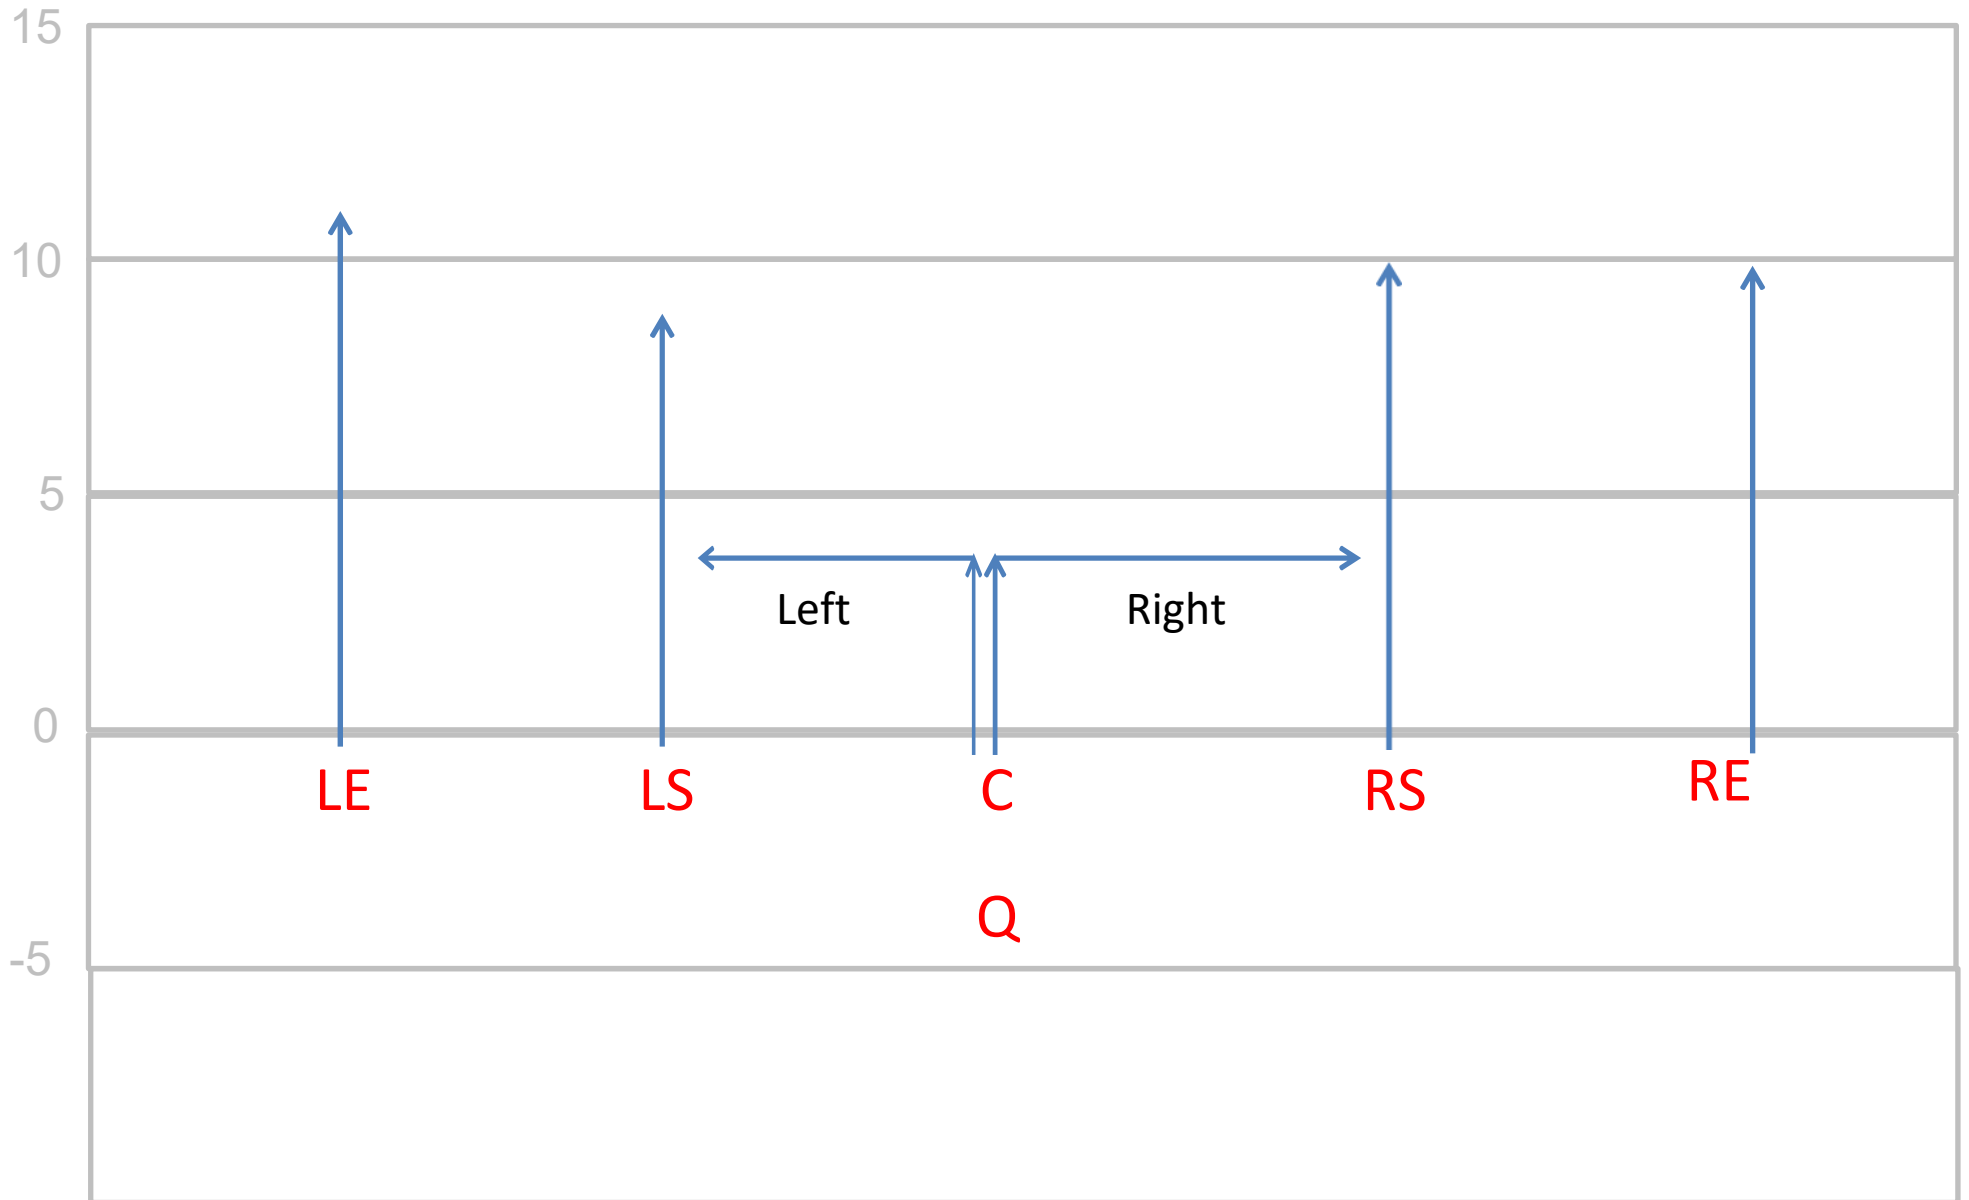

Fairport Flag Football

Offensive Playbook

2022

Formation

LE=Left End, LS=Left Slot, C=Center, Q=Quarterback, RS=Right Slot, RE=Right End

Thunder

LE=Left End, LS=Left Slot, C=Center, Q=Quarterback, RS=Right Slot, RE=Right End

Left & Right Lightning

LE=Left End, LS=Left Slot, C=Center, Q=Quarterback, RS=Right Slot, RE=Right End

River

LE=Left End, LS=Left Slot, C=Center, Q=Quarterback, RS=Right Slot, RE=Right End

Lake

LE=Left End, LS=Left Slot, C=Center, Q=Quarterback, RS=Right Slot, RE=Right End

Smash

LE=Left End, LS=Left Slot, C=Center, Q=Quarterback, RS=Right Slot, RE=Right End

Jet Right

LE=Left End, LS=Left Slot, C=Center, Q=Quarterback, RS=Right Slot, RE=Right End

Jet Left

LE=Left End, LS=Left Slot, C=Center, Q=Quarterback, RS=Right Slot, RE=Right End