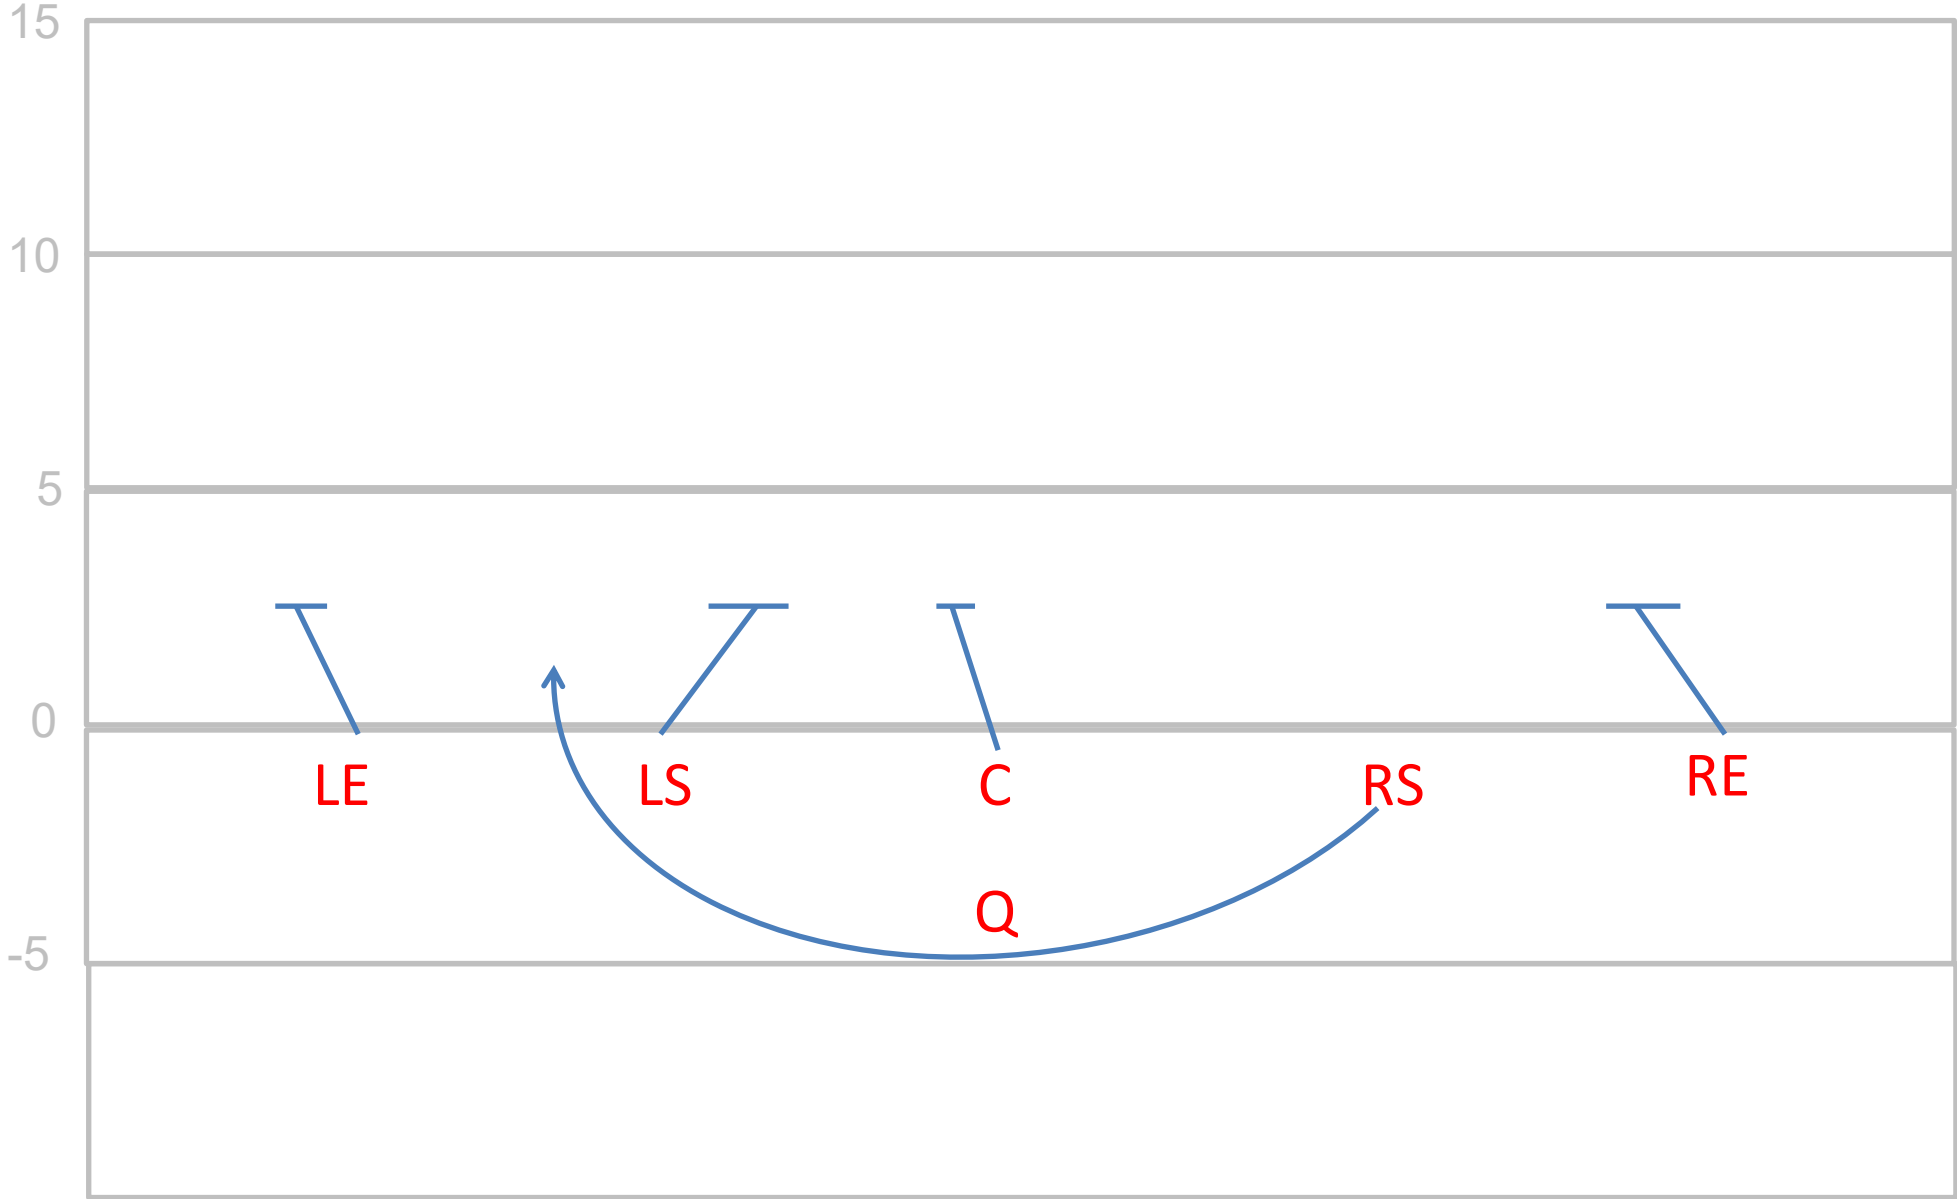

Fairport Flag Football

Offensive Playbook

2022

Formation

LE=Left End, LS=Left Slot, C=Center, Q=Quarterback, RS=Right Slot, RE=Right End

Thunder

LE=Left End, LS=Left Slot, C=Center, Q=Quarterback, RS=Right Slot, RE=Right End

Left & Right Lightning

LE=Left End, LS=Left Slot, C=Center, Q=Quarterback, RS=Right Slot, RE=Right End

River

LE=Left End, LS=Left Slot, C=Center, Q=Quarterback, RS=Right Slot, RE=Right End

Lake

LE=Left End, LS=Left Slot, C=Center, Q=Quarterback, RS=Right Slot, RE=Right End

Smash

LE=Left End, LS=Left Slot, C=Center, Q=Quarterback, RS=Right Slot, RE=Right End

Jet Right

LE=Left End, LS=Left Slot, C=Center, Q=Quarterback, RS=Right Slot, RE=Right End

Jet Left

LE=Left End, LS=Left Slot, C=Center, Q=Quarterback, RS=Right Slot, RE=Right End